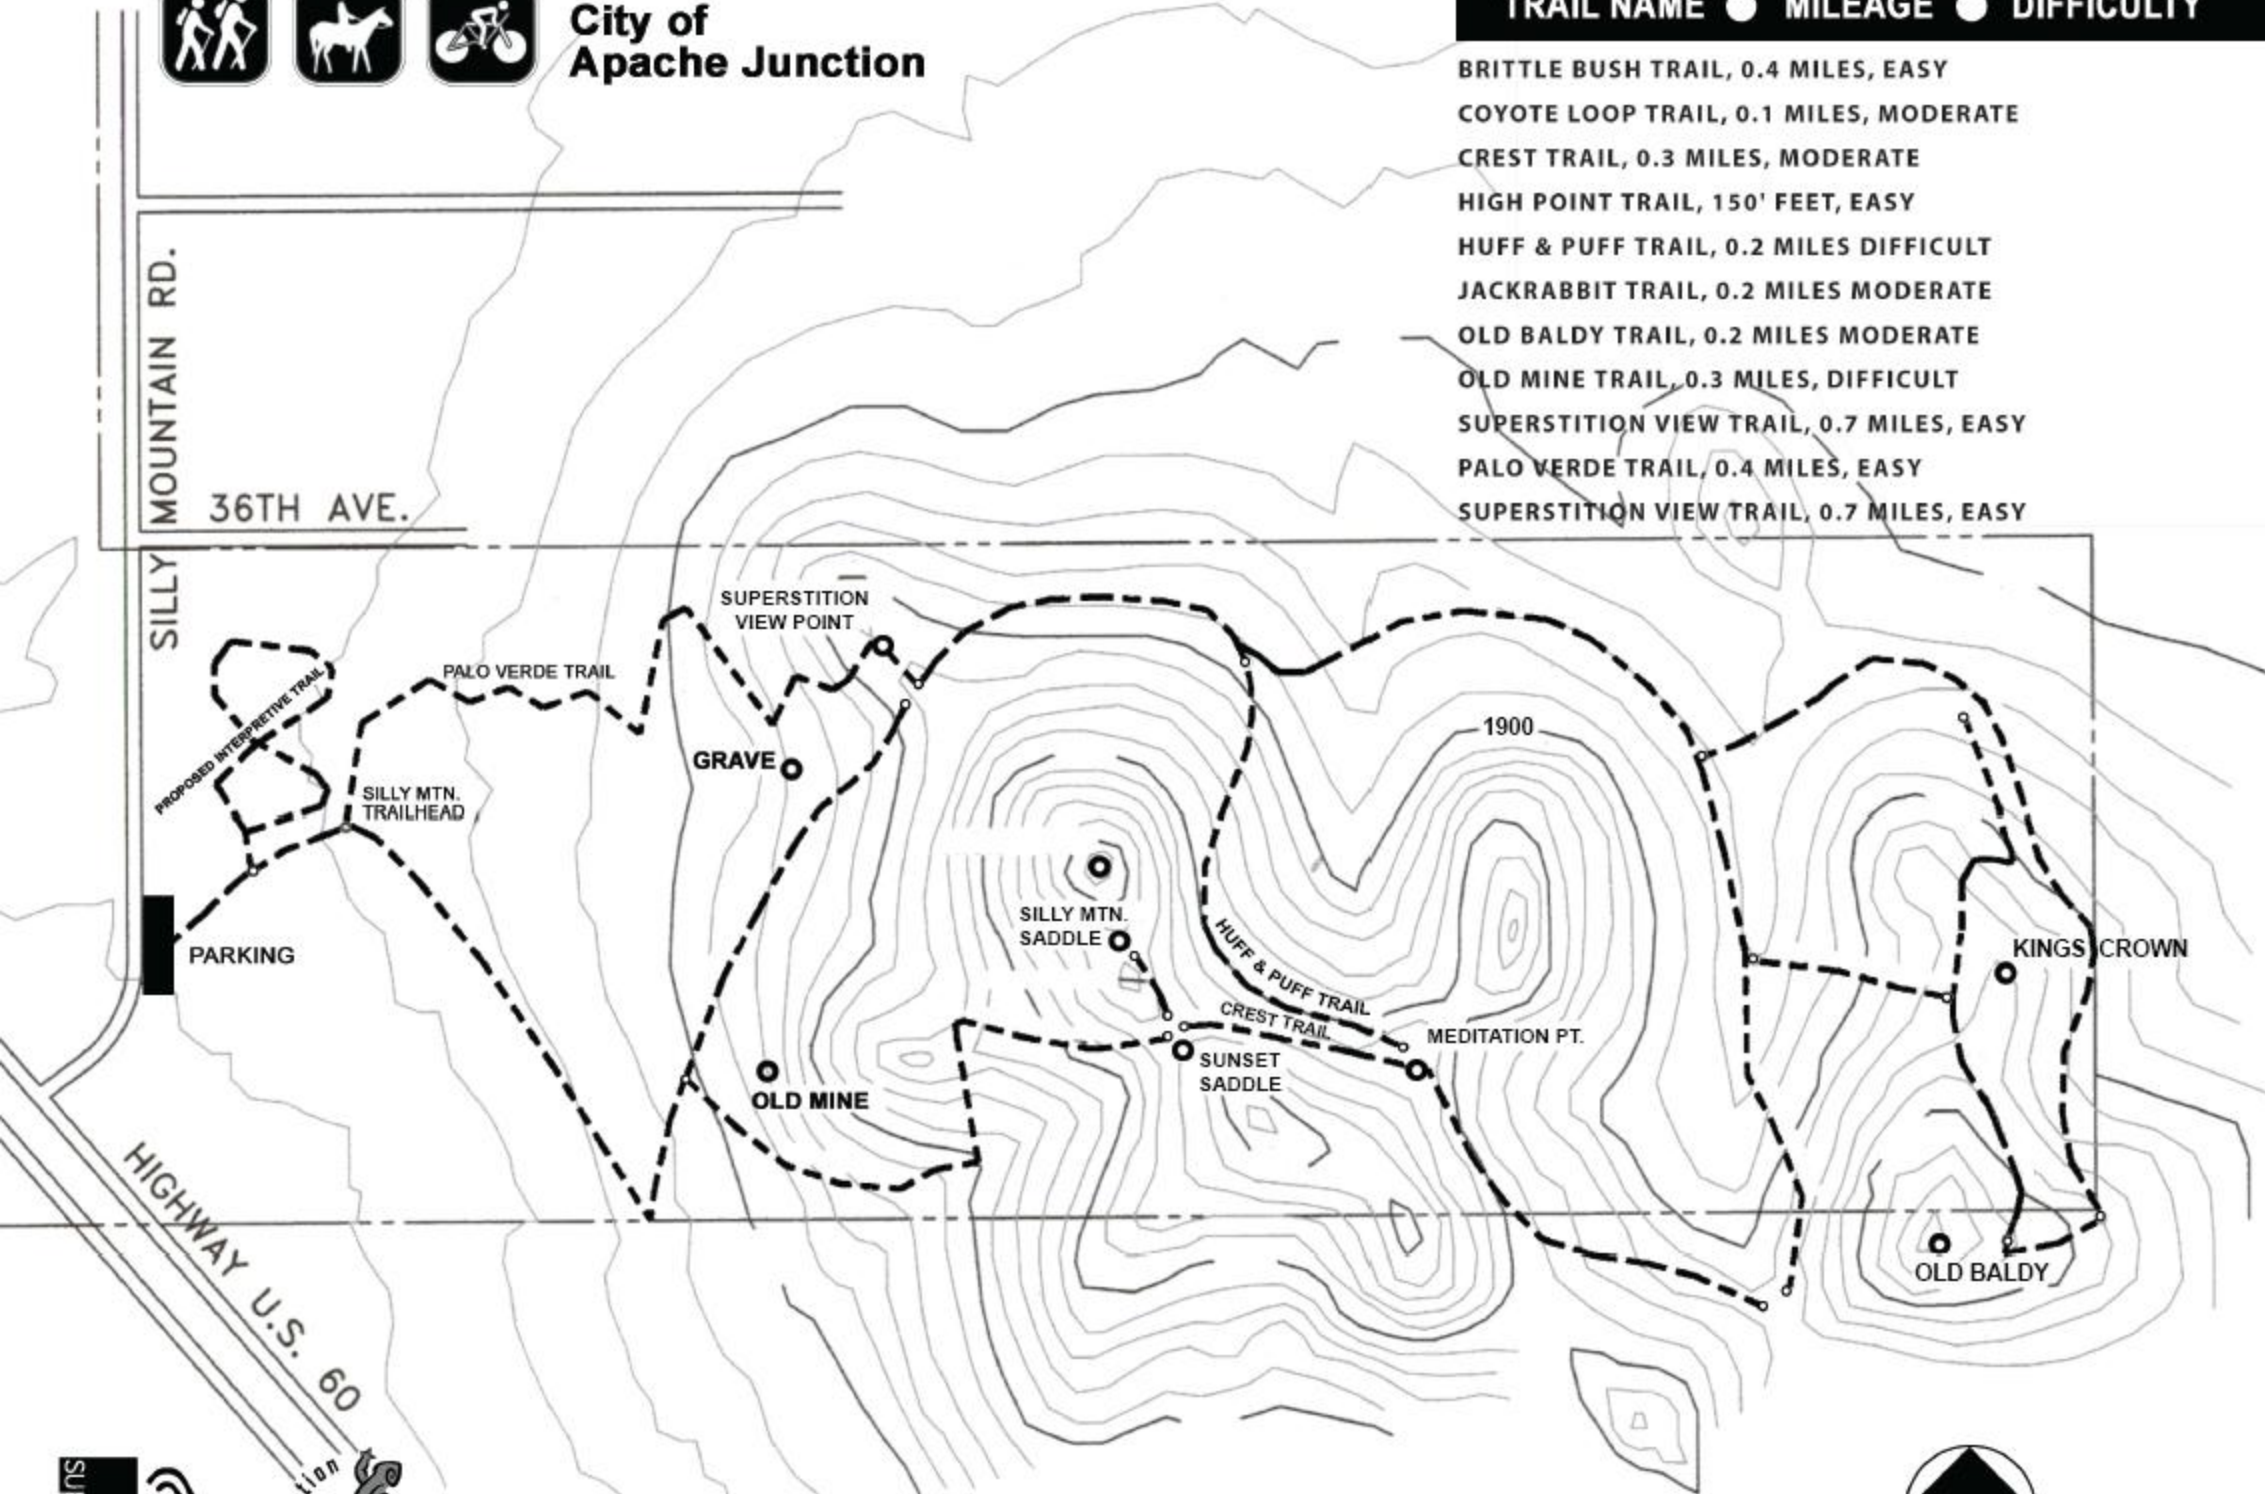

City of Apache Junction

TRAIL NAME ● MILEAGE ● DIFFICULTY

- BRITTLE BUSH TRAIL, 0.4 MILES, EASY
- COYOTE LOOP TRAIL, 0.1 MILES, MODERATE
- CREST TRAIL, 0.3 MILES, MODERATE
- HIGH POINT TRAIL, 150' FEET, EASY
- HUFF & PUFF TRAIL, 0.2 MILES DIFFICULT
- JACKRABBIT TRAIL, 0.2 MILES MODERATE
- OLD BALDY TRAIL, 0.2 MILES MODERATE
- OLD MINE TRAIL, 0.3 MILES, DIFFICULT
- SUPERSTITION VIEW TRAIL, 0.7 MILES, EASY
- PALO VERDE TRAIL, 0.4 MILES, EASY
- SUPERSTITION VIEW TRAIL, 0.7 MILES, EASY

● POINT OF INTEREST

○ - - - ○ TRAIL

*CONTOUR INTERVAL IS 20' (FEET)