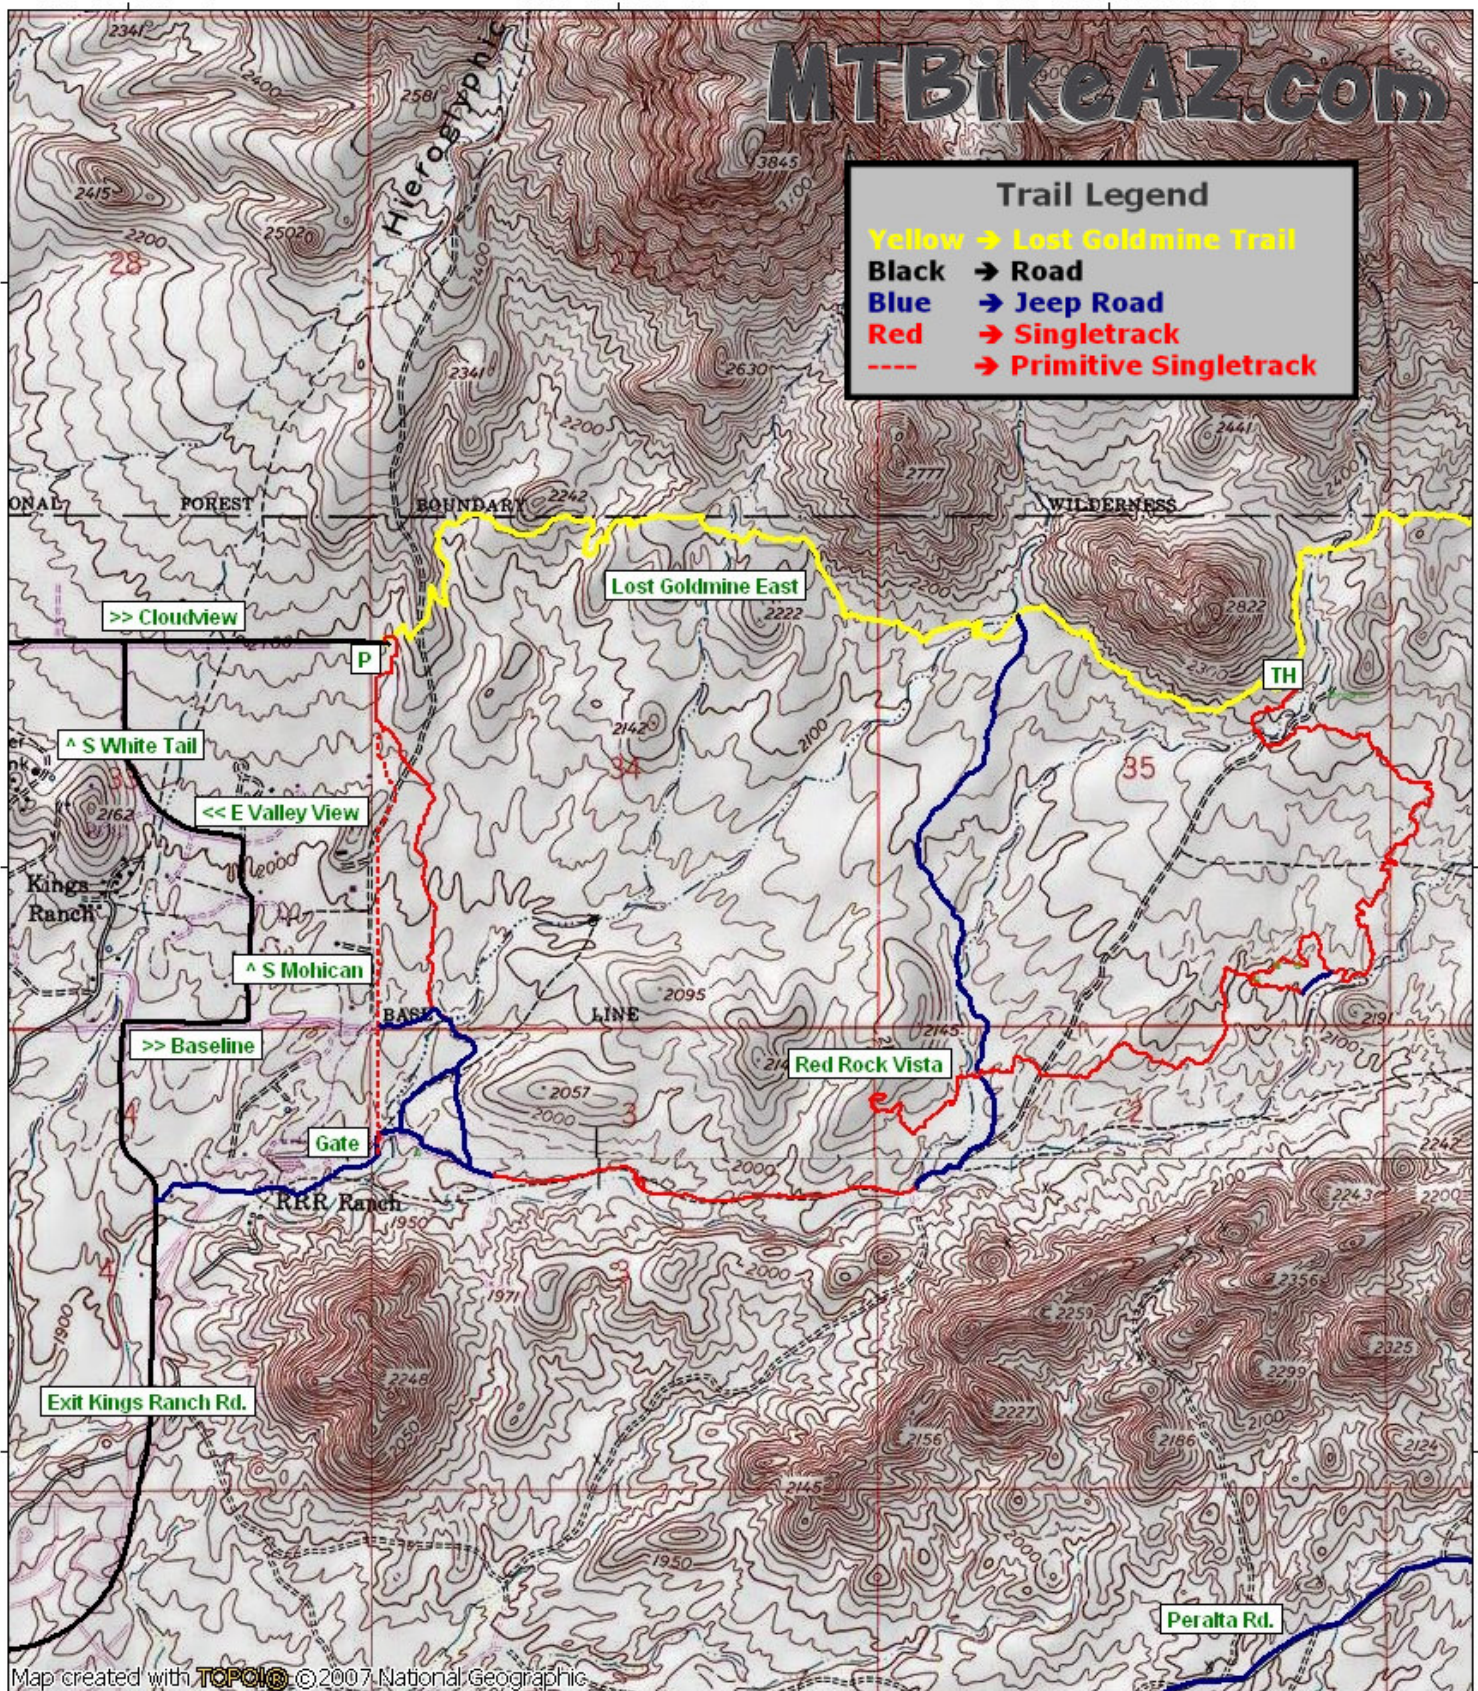

MTBikeAZ.com

Trail Legend

- Yellow → Lost Goldmine Trail
- Black → Road
- Blue → Jeep Road
- Red → Singletrack
- → Primitive Singletrack

33°24.000' N

33°24.000' N

33°23.000' N

33°23.000' N

33°22.000' N

33°22.000' N

Map created with **TOPO!** © 2007 National Geographic