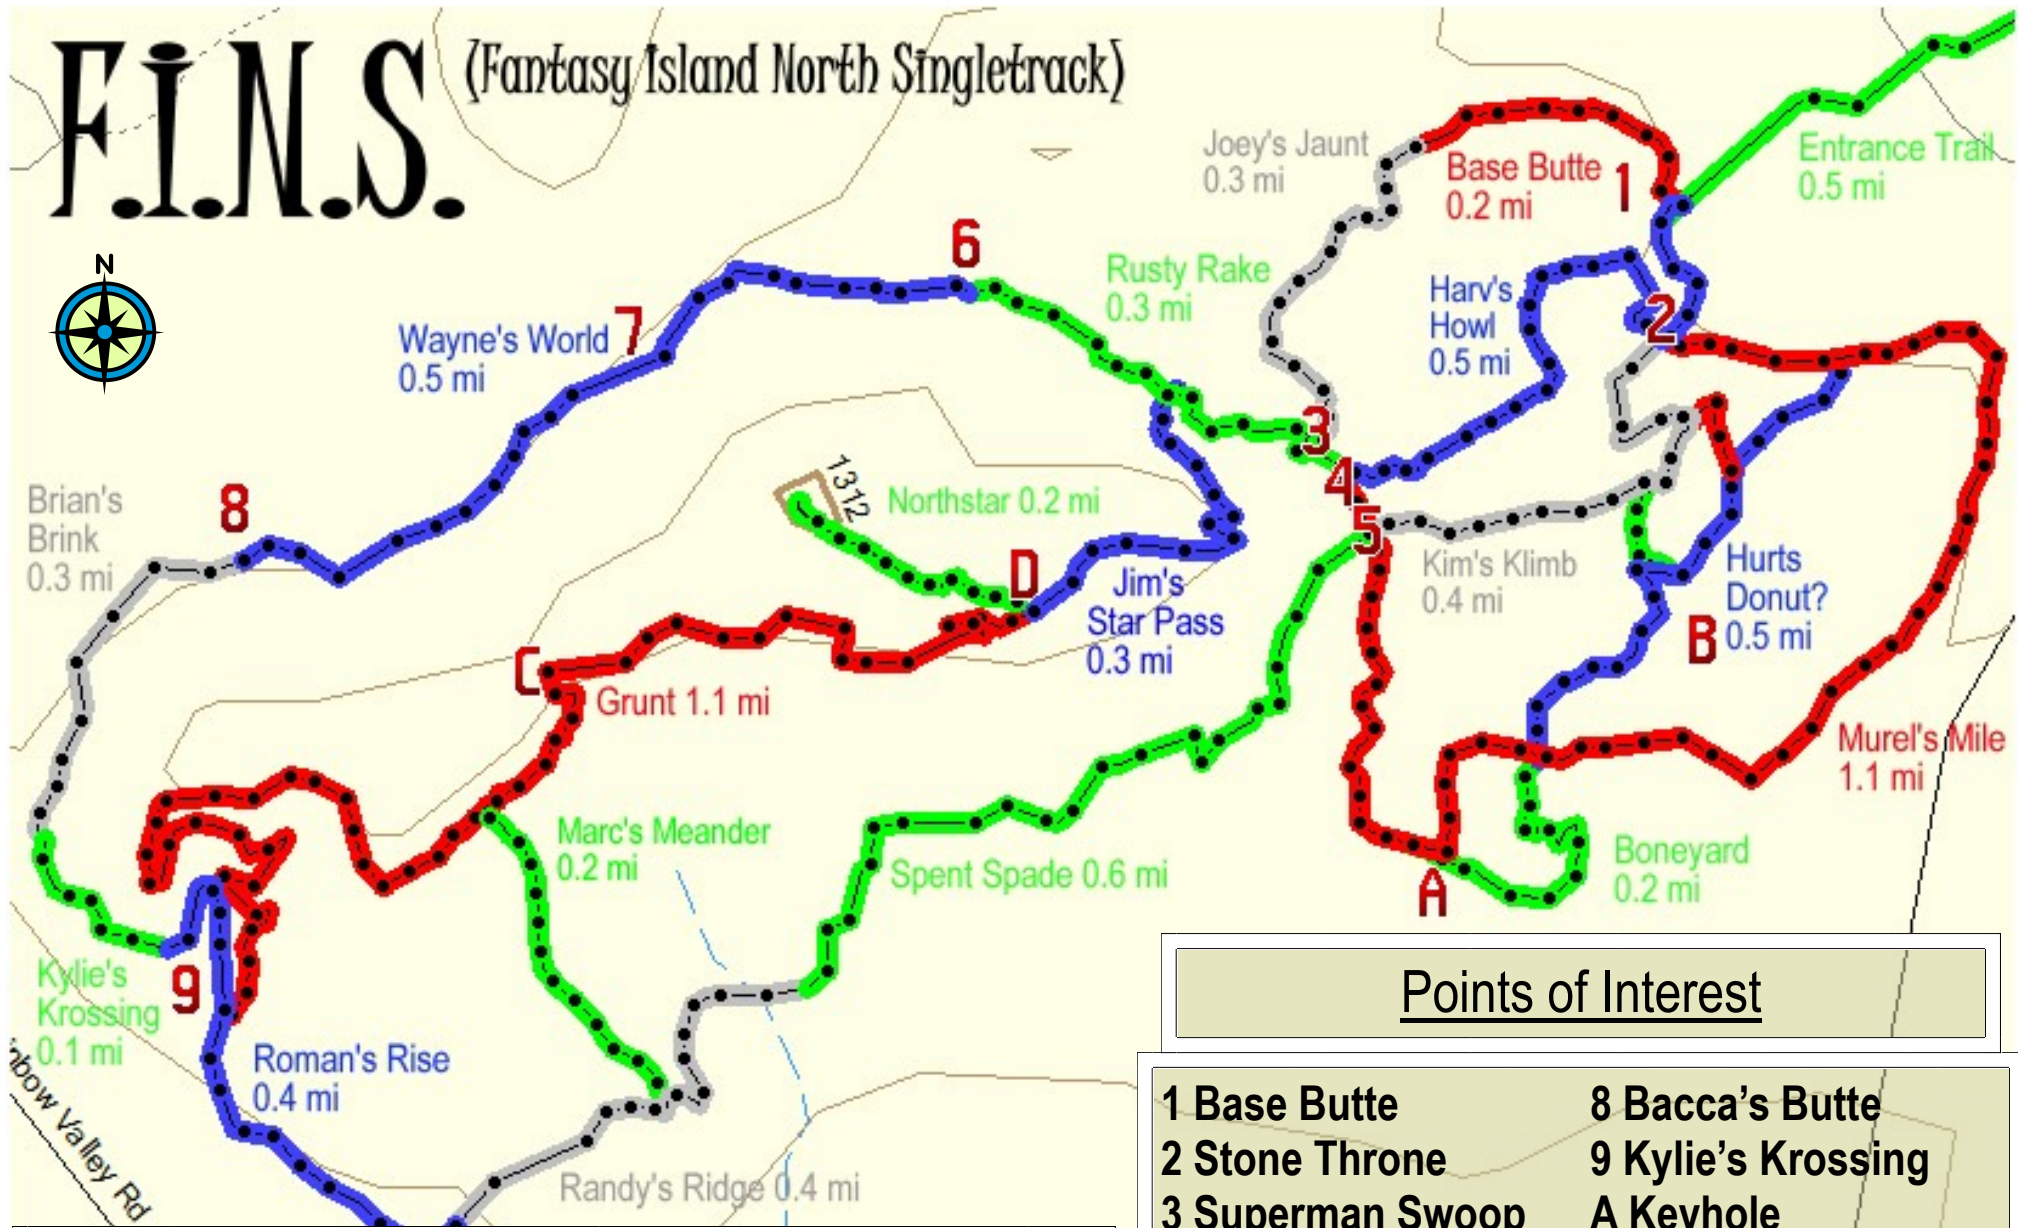

FI.N.S.

(Fantasy Island North Singletrack)

Points of Interest

- | | |
|------------------|--------------------|
| 1 Base Butte | 8 Bacca's Butte |
| 2 Stone Throne | 9 Kylie's Crossing |
| 3 Superman Swoop | A Keyhole |
| 4 Howl Hub | B Pastry Pass |
| 5 Proposal Pass | C Dead Digit Draw |
| 6 Vista View | D Star Split |
| 7 Crystal Crag | |

Please Stay on Trails and minimize trail damage by keeping your speed and braking under control

The Grunt experience is for experienced riders only. High penalty for failure!!